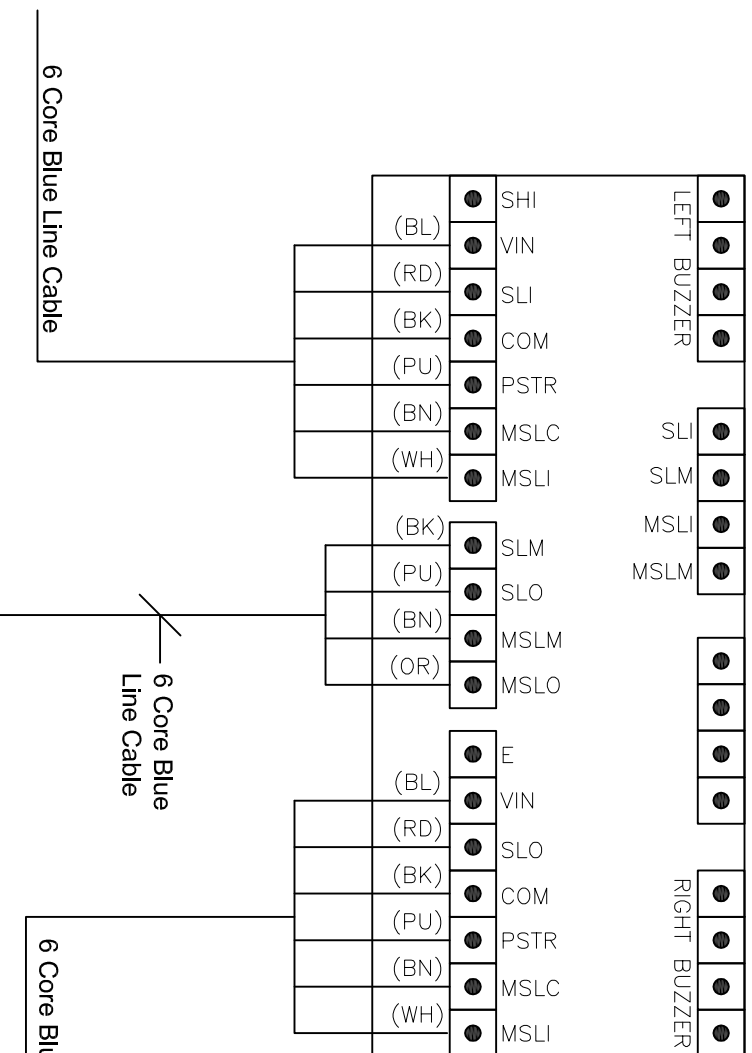

INTELLIGENT PULL-KEY

STD PULL-KEY

Approved by:		Date:		Title:	
Revision:		History:		Description:	
00	RELEASE	2013/04/11	2013/04/11	1165 IS COMBO PULL-KEY WRBNS D1462AM	
Part No:		SHEET:		DRAWN:	
PKEY06		RELEASE DATE: 2013/04/11		DRAWN: [Signature]	
Dwg No:		CHECKED:		DRAWN:	
ELT-PKEY06-00-AVD		Kodan Collier		DRAWN: [Signature]	